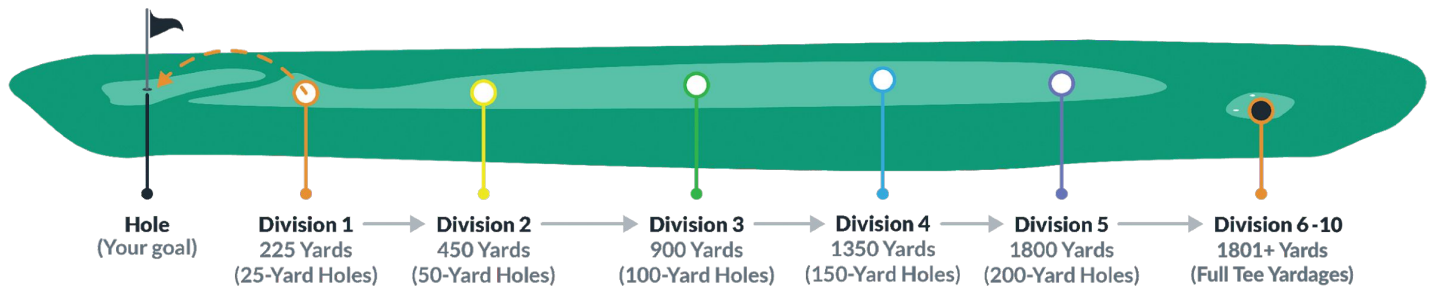

YOU'RE INVITED!

Women's Academy Orientation

Beginners deserve a better way to learn to play golf!

The women's academy orientation is an introduction to the Mill Green Women's Academy. It is a short education session (approx. 15-20 minutes) where you will be introduced to the Academy and the programs that will be offered. During this time you will be able to ask questions and discuss all that is available when enrolled in the Academy.